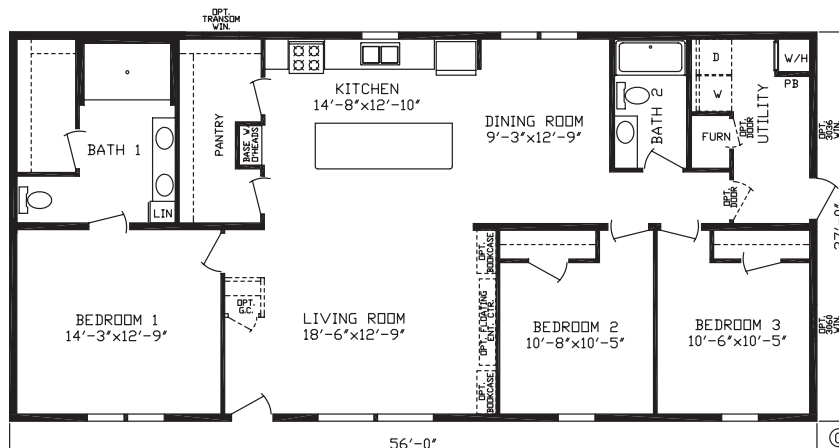

The Inspiration Series

OPT. PATIO DOOR

The "Aberdeen" 24031ESD

1512 SQ FT • 3 BEDROOMS • 2 BATHS

The Inspiration Series

STANDARDS

- 8' SIDEWALL HEIGHT w/FLAT CEILINGS
- 25 YEAR SHINGLES
- R-29 ROOF INSULATION
- KINRO® VINYL LOW E WINDOWS
- 34X82 DECORATIVE 6-PANEL STEEL FRONT DOOR w/STORM
- 34X82 STEEL COTTAGE REAR DOOR
- 1-PIECE FIBERGLASS TUB SHOWER - BATH 2
- SINGLE LEVER KITCHEN FAUCET
- FURNITURE STYLE LAV - MASTER BATH
- PORCELAIN SINKS - BATHS
- RECESSED LED CEILING CAN LIGHTS
- 40" OVERHEAD KITCHEN CABINETS
- STAINLESS STEEL EURO RANGE HOOD
- HIDDEN HINGES & D-2200 DRAWER GLIDES
- DRAWER OVER DOOR CONSTRUCTION - KITCHEN
- DOVETAIL DRAWER CONSTRUCTION
- FORMICA BACKSPLASH - KITCHEN & BATHS
- 5 LB REBOND CARPET PAD w/TACK STRIP CARPET INSTALLATION
- 1/2" DESIGNER WALL BOARD
- 3-5/8" CEILING CROWN - LIVING AREAS
- FABRIC VALANCES

COLORS

INTERIOR

- CARPET.....SHAKE UP-BALBOA MIST
- ROLL GOODSWEST PORT HARBOR LIGHT
- VALANCESMADISON
- KITCHEN CABINETSSTONE HENGE
- KITCHEN ISLAND CABINETRYCOTTAGE SLATE
- KITCHEN COUNTER TOPSCALCUTTA MARBLE
- KITCHEN ISLAND COUNTER TOPCALCUTTA MARBLE
- KITCHEN BACKSPLASH.....SAN FRANCISCO
- MASTER BATH COUNTER TOPSCALCUTTA MARBLE
- MASTER BATH BACKSPLASH.....SLATE BLACK ASIAN
- GUEST BATH COUNTER TOPS.....WHITE ICE GRANITE
- GUEST BATH BACKSPLASH.....WHITE ICE GRANITE